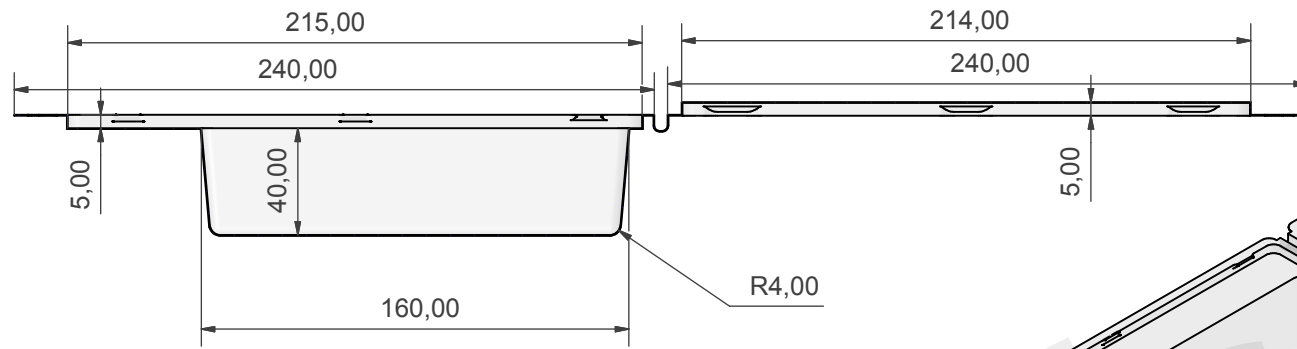

A-A (1:2)

B-B (1:2)

C

C-C (1:2)

C

		Product Code CS115240/60-160-40	
Material PET GAG 0,50mm		Tolerance ±0,5mm	
		Release Date 4-6-2007