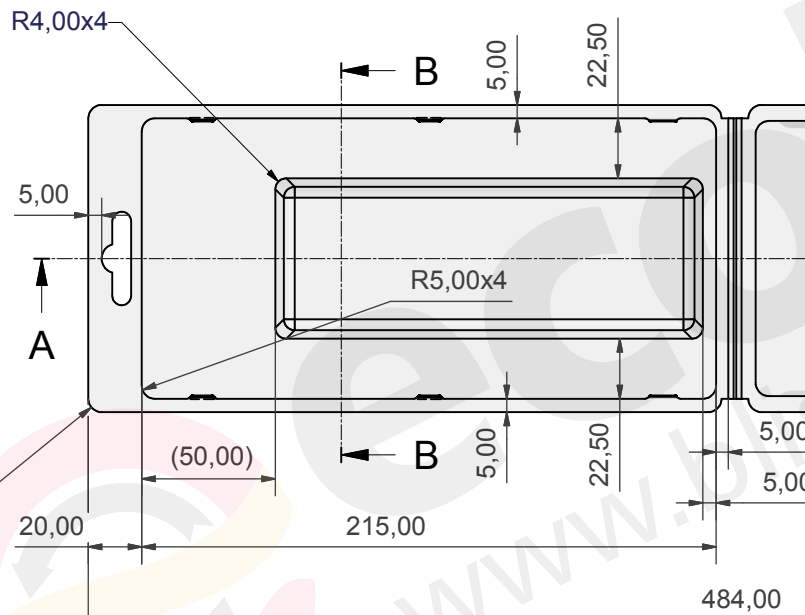

A-A (1:2)

B-B (1:2)

C

C-C (1:2)

C

		Product Code CS115240/60-160-40	
Material PET GAG 0,50mm		Tolerance ±0,5mm	
		Release Date 4-6-2007